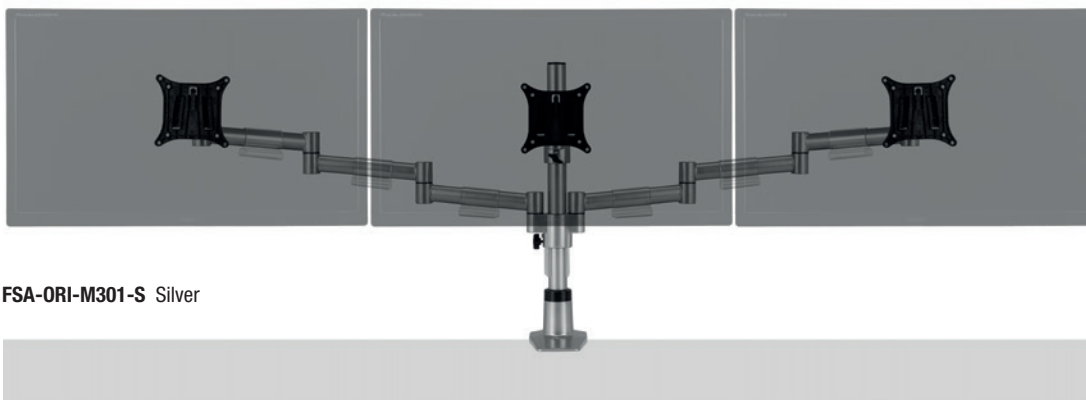

### PRODUCT FEATURES

- Top fixing clamp for quick and easy installation
- Quick Release Vesa
- Cable Management clips
- Height Adjustable

|   |   |
|---|---|
|  <b>LCD size</b><br>≤30"     |  <b>Swivel</b><br>360°   |
|  <b>Wt. capacity</b><br>≤8   |  <b>Pivot</b><br>+/- 90°   |
|  <b>Post Height</b><br>400mm |  <b>VESA</b><br>75x75 / 100x100                                    |
|  <b>Tilt</b><br>+85°-60°     |  <b>Packing Size</b><br>Inner 555x250x120mm<br>Outer 565x270x375mm |

### PRODUCT FEATURES

- Top fixing clamp for quick and easy installation
- Quick Release Vesa
- Cable Management clips
- Height Adjustable

**LCD size**  
≤30"

**Wt. capacity**  
≤8

**Post Height**  
400mm

**Tilt**  
+85°-60°

**Swivel**  
360°

**Pivot**  
+/- 90°

**VESA**  
75x75 / 100x100

**Packing Size**  
Inner 570x340x120mm  
Outer 585x355x375mm

**Triple Flat Screen Pole Arm**

**FSA-ORI-M301-S Silver**

**PRODUCT FEATURES**

- Top fixing clamp for quick and easy installation
- Quick Release Vesa
- Cable Management clips
- Height Adjustable