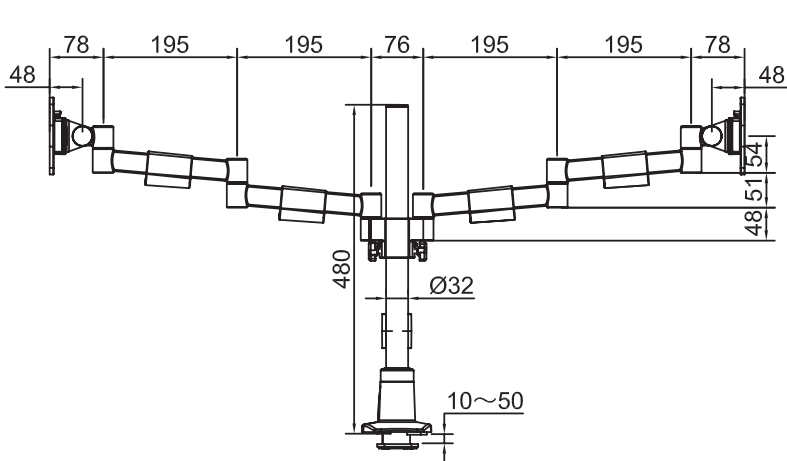

### PRODUCT FEATURES

- Top fixing clamp for quick and easy installation
- Quick Release Vesa
- Cable Management clips
- Height Adjustable

|   |   |
|---|---|
|  <b>LCD size</b><br>≤30"     |  <b>Swivel</b><br>360°   |
|  <b>Wt. capacity</b><br>≤8   |  <b>Pivot</b><br>+/- 90°   |
|  <b>Post Height</b><br>400mm |  <b>VESA</b><br>75x75 / 100x100                                    |
|  <b>Tilt</b><br>+85°-60°     |  <b>Packing Size</b><br>Inner 555x250x120mm<br>Outer 565x270x375mm |

### PRODUCT FEATURES

- Top fixing clamp for quick and easy installation
- Quick Release Vesa
- Cable Management clips
- Height Adjustable

**LCD size**  
≤30"

**Wt. capacity**  
≤8

**Post Height**  
400mm

**Tilt**  
+85°-60°

**Swivel**  
360°

**Pivot**  
+/- 90°

**VESA**  
75x75 / 100x100

**Packing Size**  
Inner 570x340x120mm  
Outer 585x355x375mm

**Triple Flat Screen Pole Arm**

**FSA-ORI-M301-S Silver**

**PRODUCT FEATURES**

- Top fixing clamp for quick and easy installation
- Quick Release Vesa
- Cable Management clips
- Height Adjustable

 **LCD size**  
≤24"

 **Wt. capacity**  
≤8

 **Post Height**  
400mm

 **Tilt**  
+85°-60°

 **Swivel**  
360°

 **Pivot**  
+/- 90°

 **VESA**  
75x75 / 100x100

 **Packing Size**  
810x325x155mm