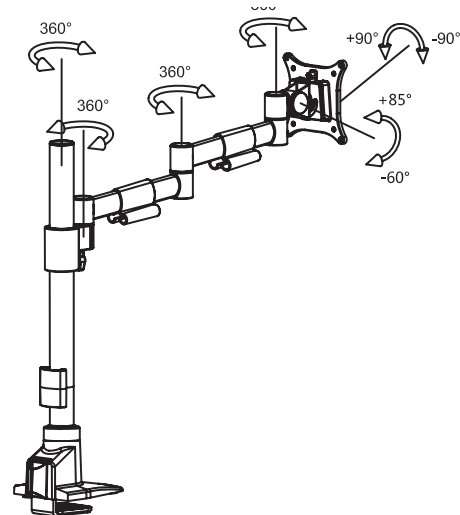

### PRODUCT FEATURES

- Top fixing clamp for quick and easy installation
- Quick Release Vesa
- Cable Management clips
- Height Adjustable

|   |   |
|---|---|
|  <b>LCD size</b><br>≤30"     |  <b>Swivel</b><br>360°   |
|  <b>Wt. capacity</b><br>≤8   |  <b>Pivot</b><br>+/- 90°   |
|  <b>Post Height</b><br>400mm |  <b>VESA</b><br>75x75 / 100x100                                    |
|  <b>Tilt</b><br>+85°-60°     |  <b>Packing Size</b><br>Inner 555x250x120mm<br>Outer 565x270x375mm |

### PRODUCT FEATURES

- Top fixing clamp for quick and easy installation
- Quick Release Vesa
- Cable Management clips
- Height Adjustable

**LCD size**  
≤30"

**Wt. capacity**  
≤8

**Post Height**  
400mm

**Tilt**  
+85°-60°

**Swivel**  
360°

**Pivot**  
+/- 90°

**VESA**  
75x75 / 100x100

**Packing Size**  
Inner 570x340x120mm  
Outer 585x355x375mm

**Triple Flat Screen Pole Arm**

**FSA-ORI-M301-S Silver**

**PRODUCT FEATURES**

- Top fixing clamp for quick and easy installation
- Quick Release Vesa
- Cable Management clips
- Height Adjustable

 **LCD size**  
≤24"

 **Wt. capacity**  
≤8

 **Post Height**  
400mm

 **Tilt**  
+85°-60°

 **Swivel**  
360°

 **Pivot**  
+/- 90°

 **VESA**  
75x75 / 100x100

 **Packing Size**  
810x325x155mm