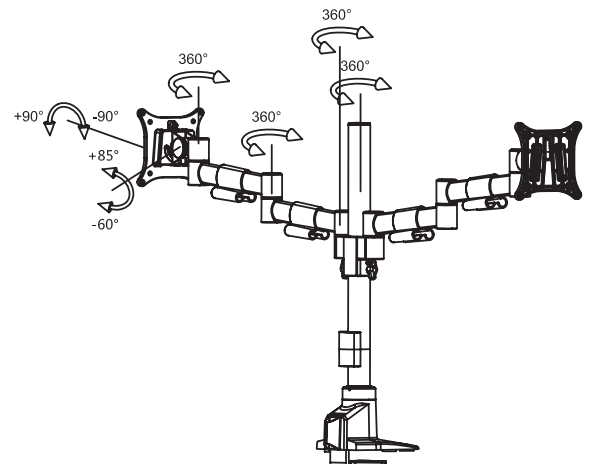

### PRODUCT FEATURES

- Top fixing clamp for quick and easy installation
- Quick Release Vesa
- Cable Management clips
- Height Adjustable

|   |   |
|---|---|
|  <b>LCD size</b><br>≤30"     |  <b>Swivel</b><br>360°   |
|  <b>Wt. capacity</b><br>≤8   |  <b>Pivot</b><br>+/- 90°   |
|  <b>Post Height</b><br>400mm |  <b>VESA</b><br>75x75 / 100x100                                    |
|  <b>Tilt</b><br>+85°-60°     |  <b>Packing Size</b><br>Inner 555x250x120mm<br>Outer 565x270x375mm |

### PRODUCT FEATURES

- Top fixing clamp for quick and easy installation
- Quick Release Vesa
- Cable Management clips
- Height Adjustable

**LCD size**  
≤30"

**Wt. capacity**  
≤8

**Post Height**  
400mm

**Tilt**  
+85°-60°

**Swivel**  
360°

**Pivot**  
+/- 90°

**VESA**  
75x75 / 100x100

**Packing Size**  
Inner 570x340x120mm  
Outer 585x355x375mm

**Triple Flat Screen Pole Arm**

**FSA-ORI-M301-S Silver**

**PRODUCT FEATURES**

- Top fixing clamp for quick and easy installation
- Quick Release Vesa
- Cable Management clips
- Height Adjustable

 **LCD size**  
≤24"

 **Wt. capacity**  
≤8

 **Post Height**  
400mm

 **Tilt**  
+85°-60°

 **Swivel**  
360°

 **Pivot**  
+/- 90°

 **VESA**  
75x75 / 100x100

 **Packing Size**  
810x325x155mm