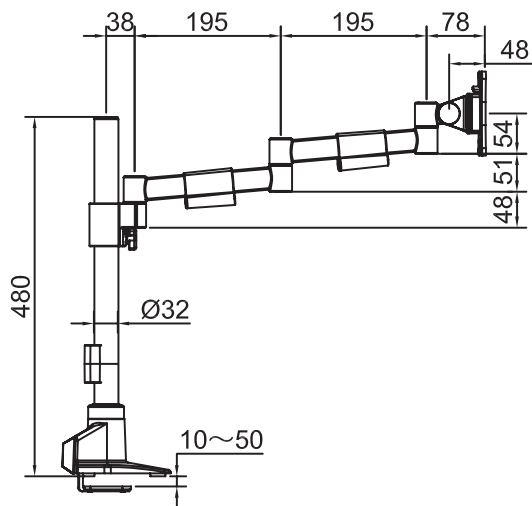

### PRODUCT FEATURES

- Top fixing clamp for quick and easy installation
- Quick Release Vesa
- Cable Management clips
- Height Adjustable

|   |   |
|---|---|
|  <b>LCD size</b><br>≤30"     |  <b>Swivel</b><br>360°   |
|  <b>Wt. capacity</b><br>≤8   |  <b>Pivot</b><br>+/- 90°   |
|  <b>Post Height</b><br>400mm |  <b>VESA</b><br>75x75 / 100x100                                    |
|  <b>Tilt</b><br>+85°-60°     |  <b>Packing Size</b><br>Inner 555x250x120mm<br>Outer 565x270x375mm |

### PRODUCT FEATURES

- Top fixing clamp for quick and easy installation
- Quick Release Vesa
- Cable Management clips
- Height Adjustable

**LCD size**  
≤30"

**Wt. capacity**  
≤8

**Post Height**  
400mm

**Tilt**  
+85°-60°

**Swivel**  
360°

**Pivot**  
+/- 90°

**VESA**  
75x75 / 100x100

**Packing Size**  
Inner 570x340x120mm  
Outer 585x355x375mm

**Triple Flat Screen Pole Arm**

**FSA-ORI-M301-S Silver**

**PRODUCT FEATURES**

- Top fixing clamp for quick and easy installation
- Quick Release Vesa
- Cable Management clips
- Height Adjustable

 **LCD size**  
≤24"

 **Wt. capacity**  
≤8

 **Post Height**  
400mm

 **Tilt**  
+85°-60°

 **Swivel**  
360°

 **Pivot**  
+/- 90°

 **VESA**  
75x75 / 100x100

 **Packing Size**  
810x325x155mm