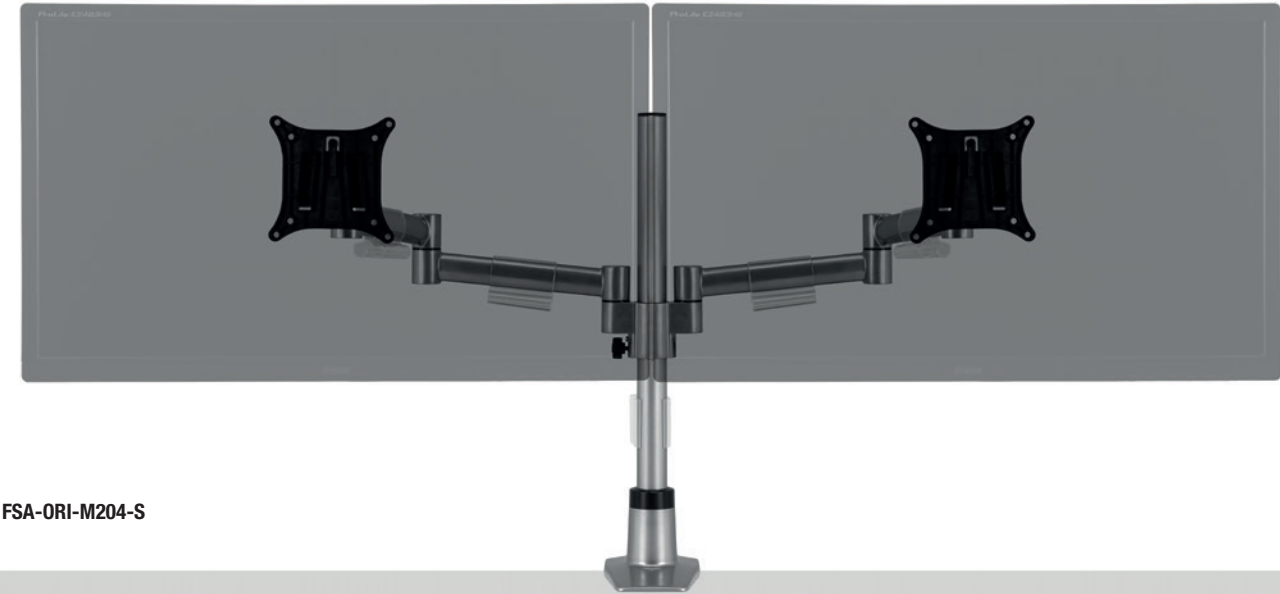

FSA-ORI-M204-S

PRODUCT FEATURES

- Top fixing clamp for quick and easy installation
- Quick Release Vesa
- Cable Management clips
- Height Adjustable

LCD size
≤30"

Wt. capacity
≤8

Post Height
400mm

Tilt
+85°-60°

Swivel
360°

Pivot
+/- 90°

VESA
75x75 / 100x100

Packing Size
Inner 570x340x120mm
Outer 585x355x375mm