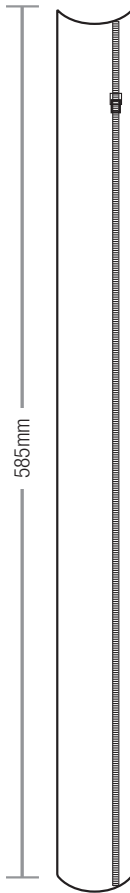

SMALL CABLE WRAP