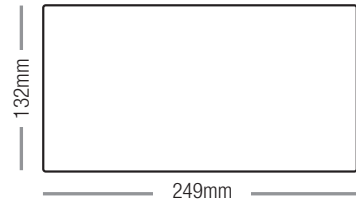

ROT-331-10 Rotadock Frame | Silver | Cut Out Dimensions: 331mm x 115mm

CABLE SPINE

940-1000 Plastic | Silver

940-1200 Plastic | Black

940-1300 Plastic | White

LARGE CABLE WRAP

CZP-LRG-G Fabric | Grey

CZP-LRG-B Fabric | Black

SMALL CABLE WRAP

CUT-OUT DIMENSIONS

DESK GROMMET

CABLE FLAP

HPD

ROTADOCK