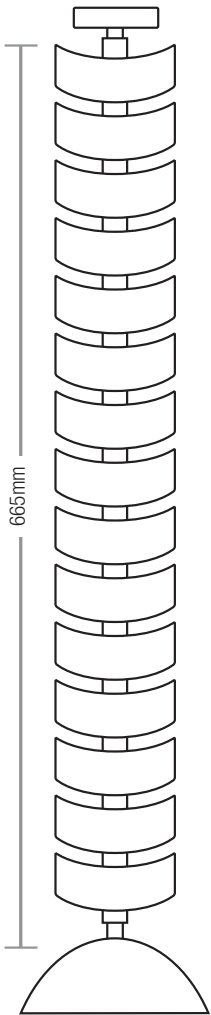

DIMENSIONS

CABLE SPINE