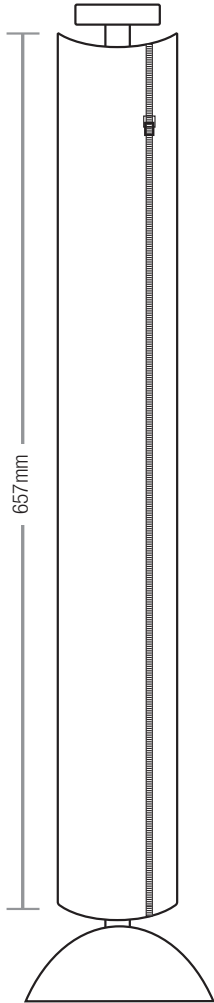

LARGE CABLE WRAP