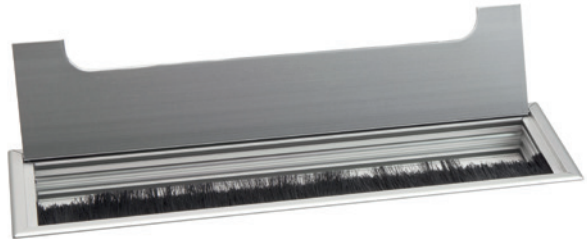

WIRE BASKET (width: 150mm | depth: 50mm)

AWB2-1000-U Length: 1.0m | with 2 Universal Brackets
AWB2-1200-U Length: 1.2m | with 2 Universal Brackets
AWB2-1400-U Length: 1.4m | with 2 Universal Brackets

DESK GROMMET 80mm

980-0001 Plastic | Silver

980-0003 Metal | Pearl Chrome

980-0006 Metal | White

980-0009 Metal | Black

DESK GROMMET RECTANGULAR

980-300-90 Cable Flap | Silver | Cut Out Dimensions: 300mm x 90mm

500-249-1100 HPD Frame | Silver | Cut Out Dimensions: 249mm x 132mm

ROT-331-10 Rotadock Frame | Silver | Cut Out Dimensions: 331mm x 115mm

CABLE SPINE

940-1000 Plastic | Silver

940-1200 Plastic | Black

940-1300 Plastic | White

LARGE CABLE WRAP

CZP-LRG-G Fabric | Grey

CZP-LRG-B Fabric | Black