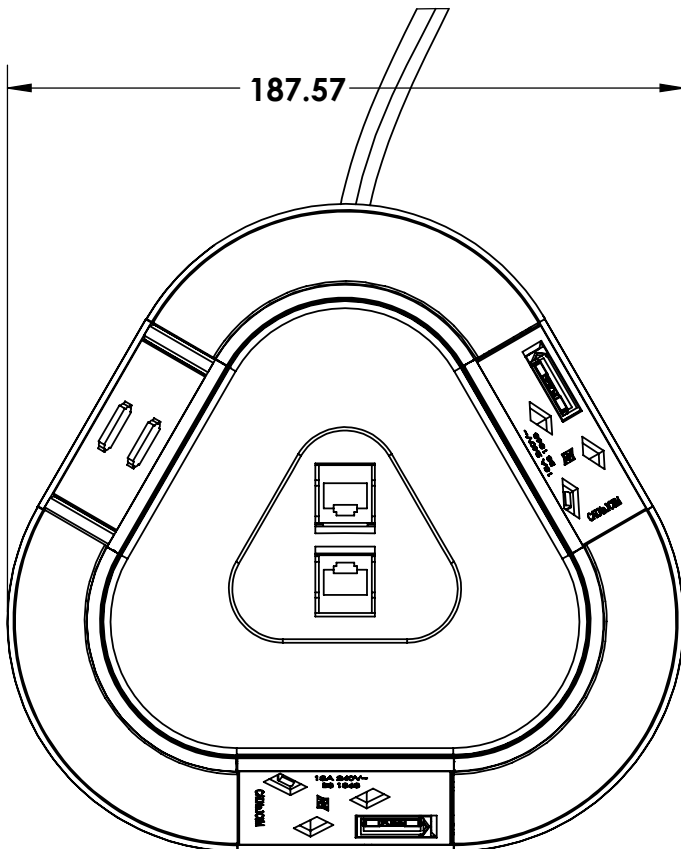

The Pyramid can be mounted to a tabletop via an 80mm diameter fixing or alternatively can be supplied as a Free Standing option.

Available in a variety of finishes and with a fabric top, it compliments any meeting area whether it be a coffee shop, informal conference area or waiting areas.

2 X UK. IND. FUSED WITH DUAL SMART CHARGE USB (TYPE A & C) & 1 X HDMI

WITH LIGHT GREY FABRIC TOP

PYS1-1C2-12H2 – 1 X HDMI – 2MTR
PYS1-1C2-12H3 – 1 X HDMI – 3MTR

PYS1-1C2-15H2 – 1 X HDMI – 2MTR
PYS1-1C2-15H3 – 1 X HDMI – 3MTR

2 X UK. IND. FUSED WITH DUAL SMART CHARGE USB (TYPE A & C) & 2 X DATA

PYS2-1C2-1252 – 2 X CAT5E – 2MTR
PYS2-1C2-1253 – 2 X CAT5E – 3MTR
PYS2-1C2-1262 – 2 X CAT6 – 2MTR
PYS2-1C2-1263 – 2 X CAT6 – 3MTR

PYS2-1C2-1552 – 2 X CAT5E – 2MTR
PYS2-1C2-1553 – 2 X CAT5E – 3MTR
PYS2-1C2-1562 – 2 X CAT6 – 2MTR
PYS2-1C2-1563 – 2 X CAT6 – 3MTR

Fixed on top of desk

Free Standing

Large Pyramid

Small Pyramid

Peripheral options

Wireless Charging