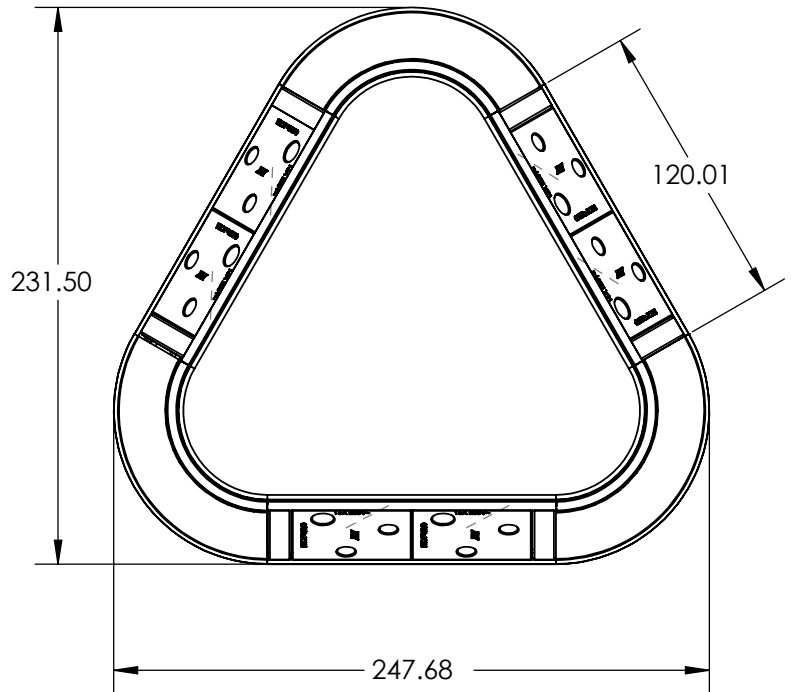

The Pyramid can be mounted to a tabletop via an 80mm diameter fixing or alternatively can be supplied as a Free Standing option.

Available in a variety of finishes and with a fabric top, it compliments any meeting area whether it be a coffee shop, informal conference area or waiting areas.

2 X UK. IND. FUSED WITH DUAL SMART CHARGE USB (TYPE A & C) & 1 X HDMI

WITH LIGHT GREY FABRIC TOP

PYS1-1C2-12H2 – 1 X HDMI – 2MTR
PYS1-1C2-12H3 – 1 X HDMI – 3MTR

PYS1-1C2-15H2 – 1 X HDMI – 2MTR
PYS1-1C2-15H3 – 1 X HDMI – 3MTR

2 X UK. IND. FUSED WITH DUAL SMART CHARGE USB (TYPE A & C) & 2 X DATA

PYS2-1C2-1252 – 2 X CAT5E – 2MTR
PYS2-1C2-1253 – 2 X CAT5E – 3MTR
PYS2-1C2-1262 – 2 X CAT6 – 2MTR
PYS2-1C2-1263 – 2 X CAT6 – 3MTR

PYS2-1C2-1552 – 2 X CAT5E – 2MTR
PYS2-1C2-1553 – 2 X CAT5E – 3MTR
PYS2-1C2-1562 – 2 X CAT6 – 2MTR
PYS2-1C2-1563 – 2 X CAT6 – 3MTR

Fixed on top of desk

Free Standing

Large Pyramid

Small Pyramid

Peripheral options

Wireless Charging