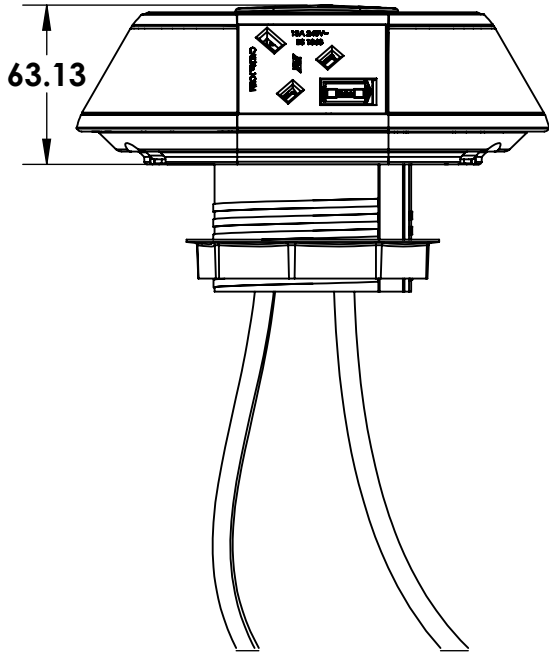

Fixed on top of desk