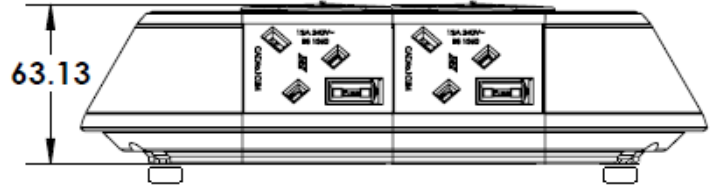

2 X UK. IND. FUSED WITH DUAL SMART CHARGE USB (TYPE A & C) & 2 X DATA

PYS2-1C2-1252 – 2 X CAT5E – 2MTR
PYS2-1C2-1253 – 2 X CAT5E – 3MTR
PYS2-1C2-1262 – 2 X CAT6 – 2MTR
PYS2-1C2-1263 – 2 X CAT6 – 3MTR

PYS2-1C2-1552 – 2 X CAT5E – 2MTR
PYS2-1C2-1553 – 2 X CAT5E – 3MTR
PYS2-1C2-1562 – 2 X CAT6 – 2MTR
PYS2-1C2-1563 – 2 X CAT6 – 3MTR

Fixed on top of desk

Free Standing

Large Pyramid

Small Pyramid

Peripheral options

Wireless Charging