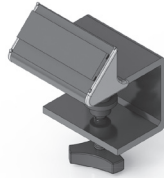

We stock a wide range of brackets and fixings to satisfy every installation requirement. This is a selection of our most popular.

DC1