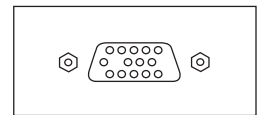

RCA

USB

DATA

HDMI

VGA

**DIMENSIONS**

Length: Depending on Configuration  
 Width: 52mm (Approx. 2")  
 Height: 42mm (Approx. 1 2/5")  
 Work Surface Thickness:  
 15mm-35mm (Approx. 3/5" - 1 2/5")

**ELECTRICAL**