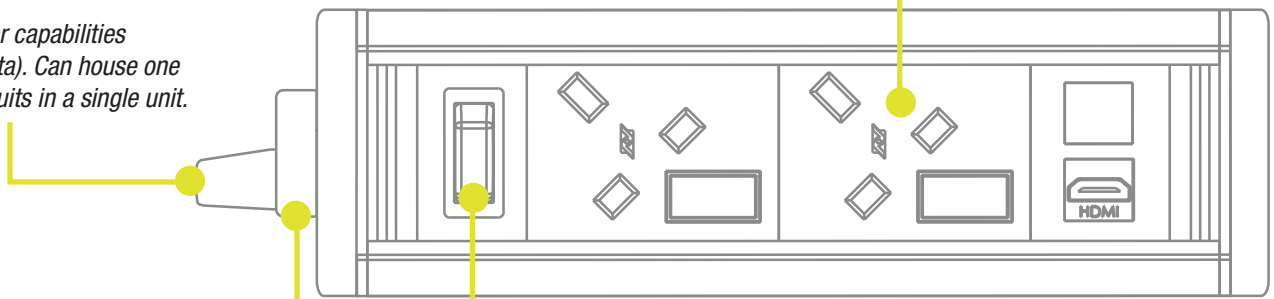

We stock a wide range of brackets and fixings to satisfy every installation requirement. This is a selection of our most popular.

POWER LOGIC are the recognised market leader throughout the world. As such we can supply all our power products with a vast range of approved international power sockets. (full details in the technical brochure).

We stock a vast range of Data and AV interfaces that can be fitted within the Orion range (full details in the technical brochure). We also stock the associated cables in lengths from 1 to 10 metres.

DIMENSIONS

Length: Depending on Configuration
Width: 52mm (Approx. 2")
Height: 42mm (Approx. 1 2/5")
Work Surface Thickness:
15mm-35mm (Approx. 3/5" - 1 2/5")

ELECTRICAL

Operating Voltage: 220V - 250V @ 50 Hz
110V - 125V AC @ 60 Hz
Current: 15A
Max Power: 1800W @ 110V - 125V AC
3000W @ 220V - 250V AC

Units can be assembled in almost any configuration with a wide variety of combinations of power outlets, peripherals, colours and finishes.

Hybrid Power capabilities (power & data). Can house one or more circuits in a single unit.

Features a swiveling cable exit with a 90° range to extend cable life by relieving stress where the cable exits the unit.

The unit is able to house a 15A Thermal Overload Switch as well as other standard red and green switches.