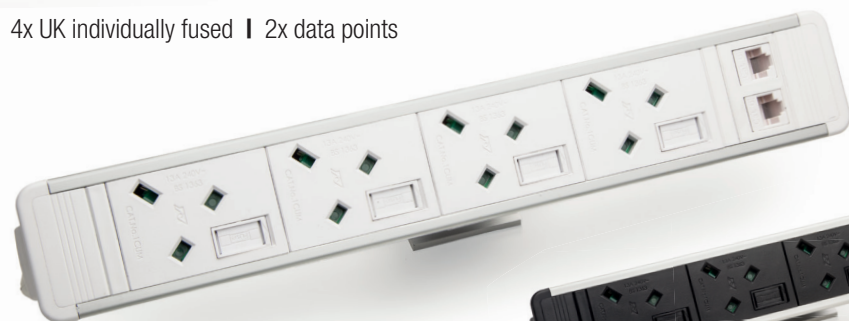

The products shown over the next few pages are the most popular configurations and these are held in stock.

2x UK individually fused

*All standard stock options are supplied with a 500mm drop lead to 3 Pin Male Connector and a Universal Desk Clamp.*

2x UK individually fused | 2x data points |

Dual USB Smart Chargers with intelligent device recognition

- S1-2S2-1352-DC1** Cat5e, 2m
- S1-2S2-1362-DC1** Cat6, 2m
- S1-2S2-1353-DC1** Cat5e, 3m
- S1-2S2-1363-DC1** Cat6, 3m
- S1-2S2-1355-DC1** Cat5e, 5m
- S1-2S2-1365-DC1** Cat6, 5m
- S1-2S2-1052-DC1** Cat5e, 2m
- S1-2S2-1062-DC1** Cat6, 2m
- S1-2S2-1053-DC1** Cat5e, 3m
- S1-2S2-1063-DC1** Cat6, 3m
- S1-2S2-1055-DC1** Cat5e, 5m
- S1-2S2-1065-DC1** Cat6, 5m
- S1-2S2-1152-DC1** Cat5e, 2m
- S1-2S2-1162-DC1** Cat6, 2m
- S1-2S2-1153-DC1** Cat5e, 3m
- S1-2S2-1163-DC1** Cat6, 3m
- S1-2S2-1155-DC1** Cat5e, 5m
- S1-2S2-1165-DC1** Cat6, 5m

3x UK individually fused | 2x data points

- S1-302-1352-DC1** Cat5e, 2m
- S1-302-1362-DC1** Cat6, 2m
- S1-302-1353-DC1** Cat5e, 3m
- S1-302-1363-DC1** Cat6, 3m
- S1-302-1355-DC1** Cat5e, 5m
- S1-302-1365-DC1** Cat6, 5m
- S1-302-1052-DC1** Cat5e, 2m
- S1-302-1062-DC1** Cat6, 2m
- S1-302-1053-DC1** Cat5e, 3m
- S1-302-1063-DC1** Cat6, 3m
- S1-302-1055-DC1** Cat5e, 5m
- S1-302-1065-DC1** Cat6, 5m
- S1-302-1152-DC1** Cat5e, 2m
- S1-302-1162-DC1** Cat6, 2m
- S1-302-1153-DC1** Cat5e, 3m
- S1-302-1163-DC1** Cat6, 3m
- S1-302-1155-DC1** Cat5e, 5m
- S1-302-1165-DC1** Cat6, 5m

4x UK individually fused

*All standard stock options are supplied with a 500mm drop lead to 3 Pin Male Connector and a Universal Desk Clamp.*

- S1-400-13-DC1**
- S1-400-10-DC1**

4x UK individually fused | 2x data points