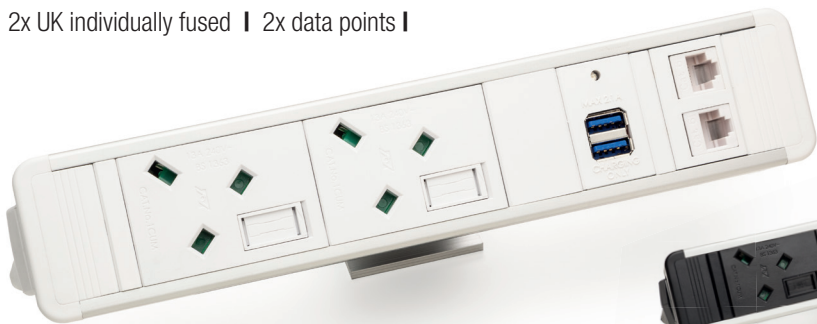

# ORION

The Orion above desk power and data unit has been designed to fit in with today's contemporary office desking and design.

A modular aluminium-based workstation power outlet system that is completely customisable, with the user able to specify the exact number and type of power, voice/data, switches and protection devices they require. The layout, configuration and colours can also be ordered to suit individual requirements.

The products shown over the next few pages are the most popular configurations and these are held in stock.

2x UK individually fused

*All standard stock options are supplied with a 500mm drop lead to 3 Pin Male Connector and a Universal Desk Clamp.*

- S1-200-11-DC1
- S1-200-10-DC1
- S1-200-13-DC1

2x UK individually fused | 2x data points

- S1-202-1352-DC1 Cat5e, 2m
- S1-202-1362-DC1 Cat6, 2m
- S1-202-1353-DC1 Cat5e, 3m
- S1-202-1363-DC1 Cat6, 3m
- S1-202-1355-DC1 Cat5e, 5m
- S1-202-1365-DC1 Cat6, 5m
- S1-202-1052-DC1 Cat5e, 2m
- S1-202-1062-DC1 Cat6, 2m
- S1-202-1053-DC1 Cat5e, 3m
- S1-202-1063-DC1 Cat6, 3m
- S1-202-1055-DC1 Cat5e, 5m
- S1-202-1065-DC1 Cat6, 5m
- S1-202-1152-DC1 Cat5e, 2m
- S1-202-1162-DC1 Cat6, 2m
- S1-202-1153-DC1 Cat5e, 3m
- S1-202-1163-DC1 Cat6, 3m
- S1-202-1155-DC1 Cat5e, 5m
- S1-202-1165-DC1 Cat6, 5m

2x UK individually fused | 2x data points |

Dual USB Smart Chargers with intelligent device recognition

- S1-2S2-1352-DC1** Cat5e, 2m
- S1-2S2-1362-DC1** Cat6, 2m
- S1-2S2-1353-DC1** Cat5e, 3m
- S1-2S2-1363-DC1** Cat6, 3m
- S1-2S2-1355-DC1** Cat5e, 5m
- S1-2S2-1365-DC1** Cat6, 5m
- S1-2S2-1052-DC1** Cat5e, 2m
- S1-2S2-1062-DC1** Cat6, 2m
- S1-2S2-1053-DC1** Cat5e, 3m
- S1-2S2-1063-DC1** Cat6, 3m
- S1-2S2-1055-DC1** Cat5e, 5m
- S1-2S2-1065-DC1** Cat6, 5m
- S1-2S2-1152-DC1** Cat5e, 2m
- S1-2S2-1162-DC1** Cat6, 2m
- S1-2S2-1153-DC1** Cat5e, 3m
- S1-2S2-1163-DC1** Cat6, 3m
- S1-2S2-1155-DC1** Cat5e, 5m
- S1-2S2-1165-DC1** Cat6, 5m