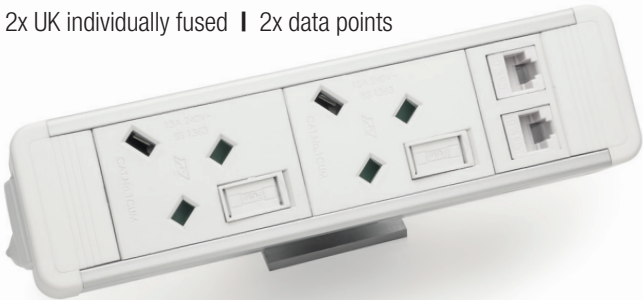

# ORION

The Orion above desk power and data unit has been designed to fit in with today's contemporary office desking and design.

A modular aluminium-based workstation power outlet system that is completely customisable, with the user able to specify the exact number and type of power, voice/data, switches and protection devices they require. The layout, configuration and colours can also be ordered to suit individual requirements.

The products shown over the next few pages are the most popular configurations and these are held in stock.

2x UK individually fused

*All standard stock options are supplied with a 500mm drop lead to 3 Pin Male Connector and a Universal Desk Clamp.*

- S1-200-11-DC1
- S1-200-10-DC1
- S1-200-13-DC1

2x UK individually fused | 2x data points

- S1-202-1352-DC1 Cat5e, 2m
- S1-202-1362-DC1 Cat6, 2m
- S1-202-1353-DC1 Cat5e, 3m
- S1-202-1363-DC1 Cat6, 3m
- S1-202-1355-DC1 Cat5e, 5m
- S1-202-1365-DC1 Cat6, 5m
- S1-202-1052-DC1 Cat5e, 2m
- S1-202-1062-DC1 Cat6, 2m
- S1-202-1053-DC1 Cat5e, 3m
- S1-202-1063-DC1 Cat6, 3m
- S1-202-1055-DC1 Cat5e, 5m
- S1-202-1065-DC1 Cat6, 5m
- S1-202-1152-DC1 Cat5e, 2m
- S1-202-1162-DC1 Cat6, 2m
- S1-202-1153-DC1 Cat5e, 3m
- S1-202-1163-DC1 Cat6, 3m
- S1-202-1155-DC1 Cat5e, 5m
- S1-202-1165-DC1 Cat6, 5m

2x UK individually fused | 2x data points |

Dual USB Smart Chargers with intelligent device recognition

- S1-2S2-1352-DC1** Cat5e, 2m
- S1-2S2-1362-DC1** Cat6, 2m
- S1-2S2-1353-DC1** Cat5e, 3m
- S1-2S2-1363-DC1** Cat6, 3m
- S1-2S2-1355-DC1** Cat5e, 5m
- S1-2S2-1365-DC1** Cat6, 5m
- S1-2S2-1052-DC1** Cat5e, 2m
- S1-2S2-1062-DC1** Cat6, 2m
- S1-2S2-1053-DC1** Cat5e, 3m
- S1-2S2-1063-DC1** Cat6, 3m
- S1-2S2-1055-DC1** Cat5e, 5m
- S1-2S2-1065-DC1** Cat6, 5m
- S1-2S2-1152-DC1** Cat5e, 2m
- S1-2S2-1162-DC1** Cat6, 2m
- S1-2S2-1153-DC1** Cat5e, 3m
- S1-2S2-1163-DC1** Cat6, 3m
- S1-2S2-1155-DC1** Cat5e, 5m
- S1-2S2-1165-DC1** Cat6, 5m