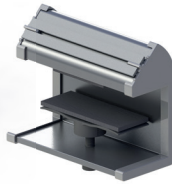

We stock a wide range of brackets and fixings to satisfy every installation requirement. This is a selection of our most popular.

DC2

POWER LOGIC are the recognised market leader throughout the world. As such we can supply all our power products with a vast range of approved international power sockets. (full details in the technical brochure).

We stock a vast range of Data and AV interfaces that can be fitted within the Orion range (full details in the technical brochure). We also stock the associated cables in lengths from 1 to 10 metres.

DIMENSIONS

Length: Depending on Configuration
Width: 52mm (Approx. 2")
Height: 42mm (Approx. 1 2/5")
Work Surface Thickness:
15mm-35mm (Approx. 3/5" - 1 2/5")

ELECTRICAL

Operating Voltage: 220V - 250V @ 50 Hz
110V - 125V AC @ 60 Hz
Current: 15A
Max Power: 1800W @ 110V - 125V AC
3000W @ 220V - 250V AC

Units can be assembled in almost any configuration with a wide variety of combinations of power outlets, peripherals, colours and finishes.

Hybrid Power capabilities (power & data). Can house one or more circuits in a single unit.

Features a swiveling cable exit with a 90° range to extend cable life by relieving stress where the cable exits the unit.

The unit is able to house a 15A Thermal Overload Switch as well as other standard red and green switches.