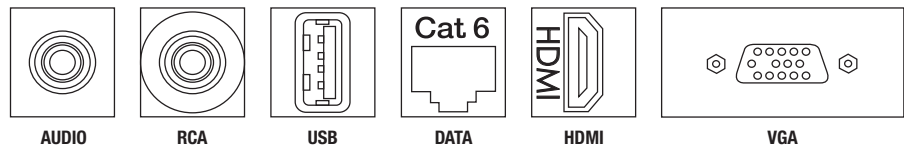

Units can be assembled in almost any configuration with a wide variety of combinations of power outlets, peripherals, colours and finishes.