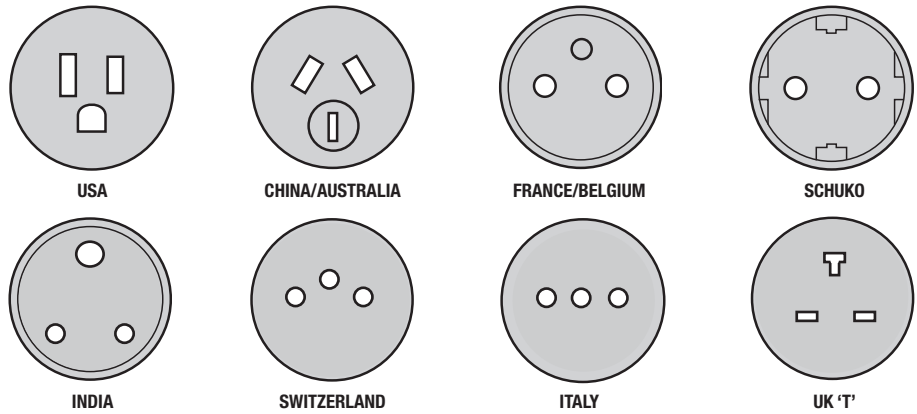

POWER LOGIC are the recognised market leader throughout the world. As such we can supply all our power products with a vast range of approved international power sockets. (full details in the technical brochure).

We stock a vast range of Data and AV interfaces that can be fitted within the Omega range (full details in the technical brochure). We also stock the associated cables in lengths from 1 to 10 metres.