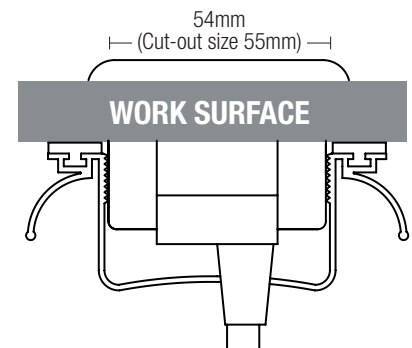

4 x UK individually fused | 4 x data points | Cut-out dimensions 342x55mm

- S8-2S2-1352 Cat5e 2m
- S8-2S2-1353 Cat5e 3m
- S8-2S2-1355 Cat5e 5m
- S8-2S2-1362 Cat6 2m
- S8-2S2-1363 Cat6 3m
- S8-2S2-1365 Cat6 5m
- S8-2S2-1152 Cat5e 2m
- S8-2S2-1153 Cat5e 3m
- S8-2S2-1155 Cat5e 5m
- S8-2S2-1162 Cat6 2m
- S8-2S2-1163 Cat6 3m
- S8-2S2-1165 Cat6 5m

2 x UK individually fused | 2 x data points | 1 x HDMI, SVGA & 3.5mm Audio | Cut-out dimensions 283x67mm

- 824-1355HSA2 CAT5e 2m
- 824-1355HSA3 CAT5e 3m
- 824-1355HSA5 CAT5e 5m
- 824-1366HSA2 CAT6 2m
- 824-1366HSA3 CAT6 3m
- 824-1366HSA5 CAT6 5m
- 824-1055HSA2 CAT5e 2m
- 824-1055HSA3 CAT5e 3m
- 824-1055HSA5 CAT5e 5m
- 824-1066HSA2 CAT6 2m
- 824-1066HSA3 CAT6 3m
- 824-1066HSA5 CAT6 5m
- 824-1155HSA2 CAT5e 2m
- 824-1155HSA3 CAT5e 3m
- 824-1155HSA5 CAT5e 5m
- 824-1166HSA2 CAT6 2m
- 824-1166HSA3 CAT6 3m
- 824-1166HSA5 CAT6 5m

We stock a vast range of Data and AV interfaces that can be fitted within the Omega range (full details in the technical brochure). We also stock the associated cables in lengths from 1 to 10 metres.

Units can be assembled in almost any configuration with a wide variety of combinations of power outlets, peripherals, colours and finishes.

**DIMENSIONS (Omega)**

Cut-out width: 67mm  
 Cut-out length: Determined by configuration  
 Height: 42mm

**WORK SURFACE THICKNESS:**

15mm-35mm (approx. 3/5" - 1 3/5")

**DIMENSIONS (Slimline Omega)**

Cut-out width: 55mm  
 Cut-out length: Determined by configuration  
 Height: 50mm