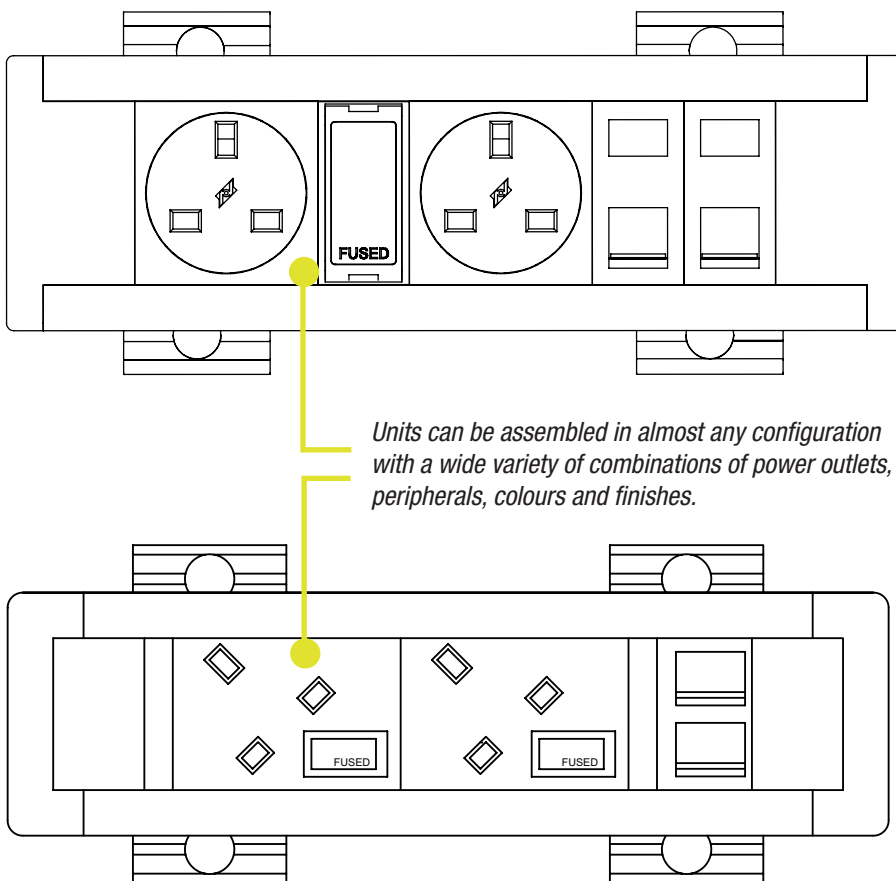

Units can be assembled in almost any configuration with a wide variety of combinations of power outlets, peripherals, colours and finishes.