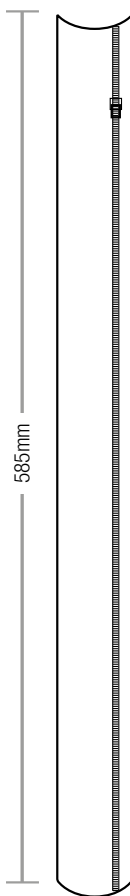

SMALL CABLE WRAP