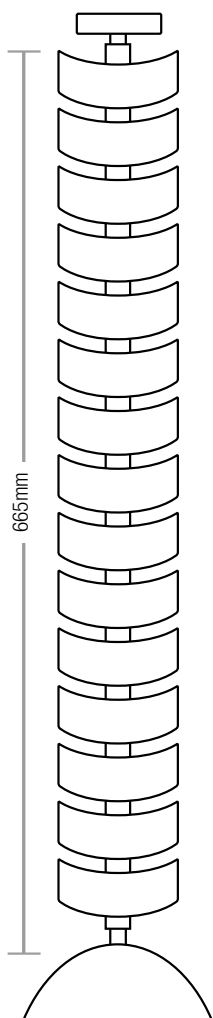

DIMENSIONS

CABLE SPINE