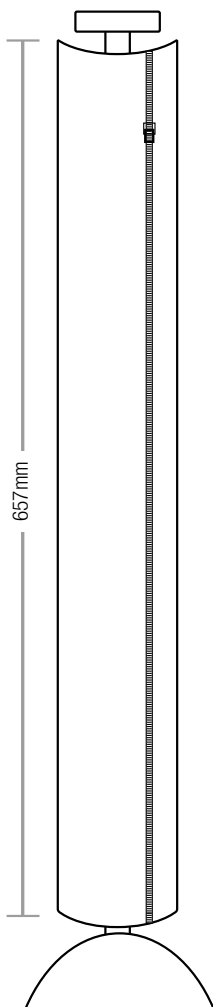

LARGE CABLE WRAP